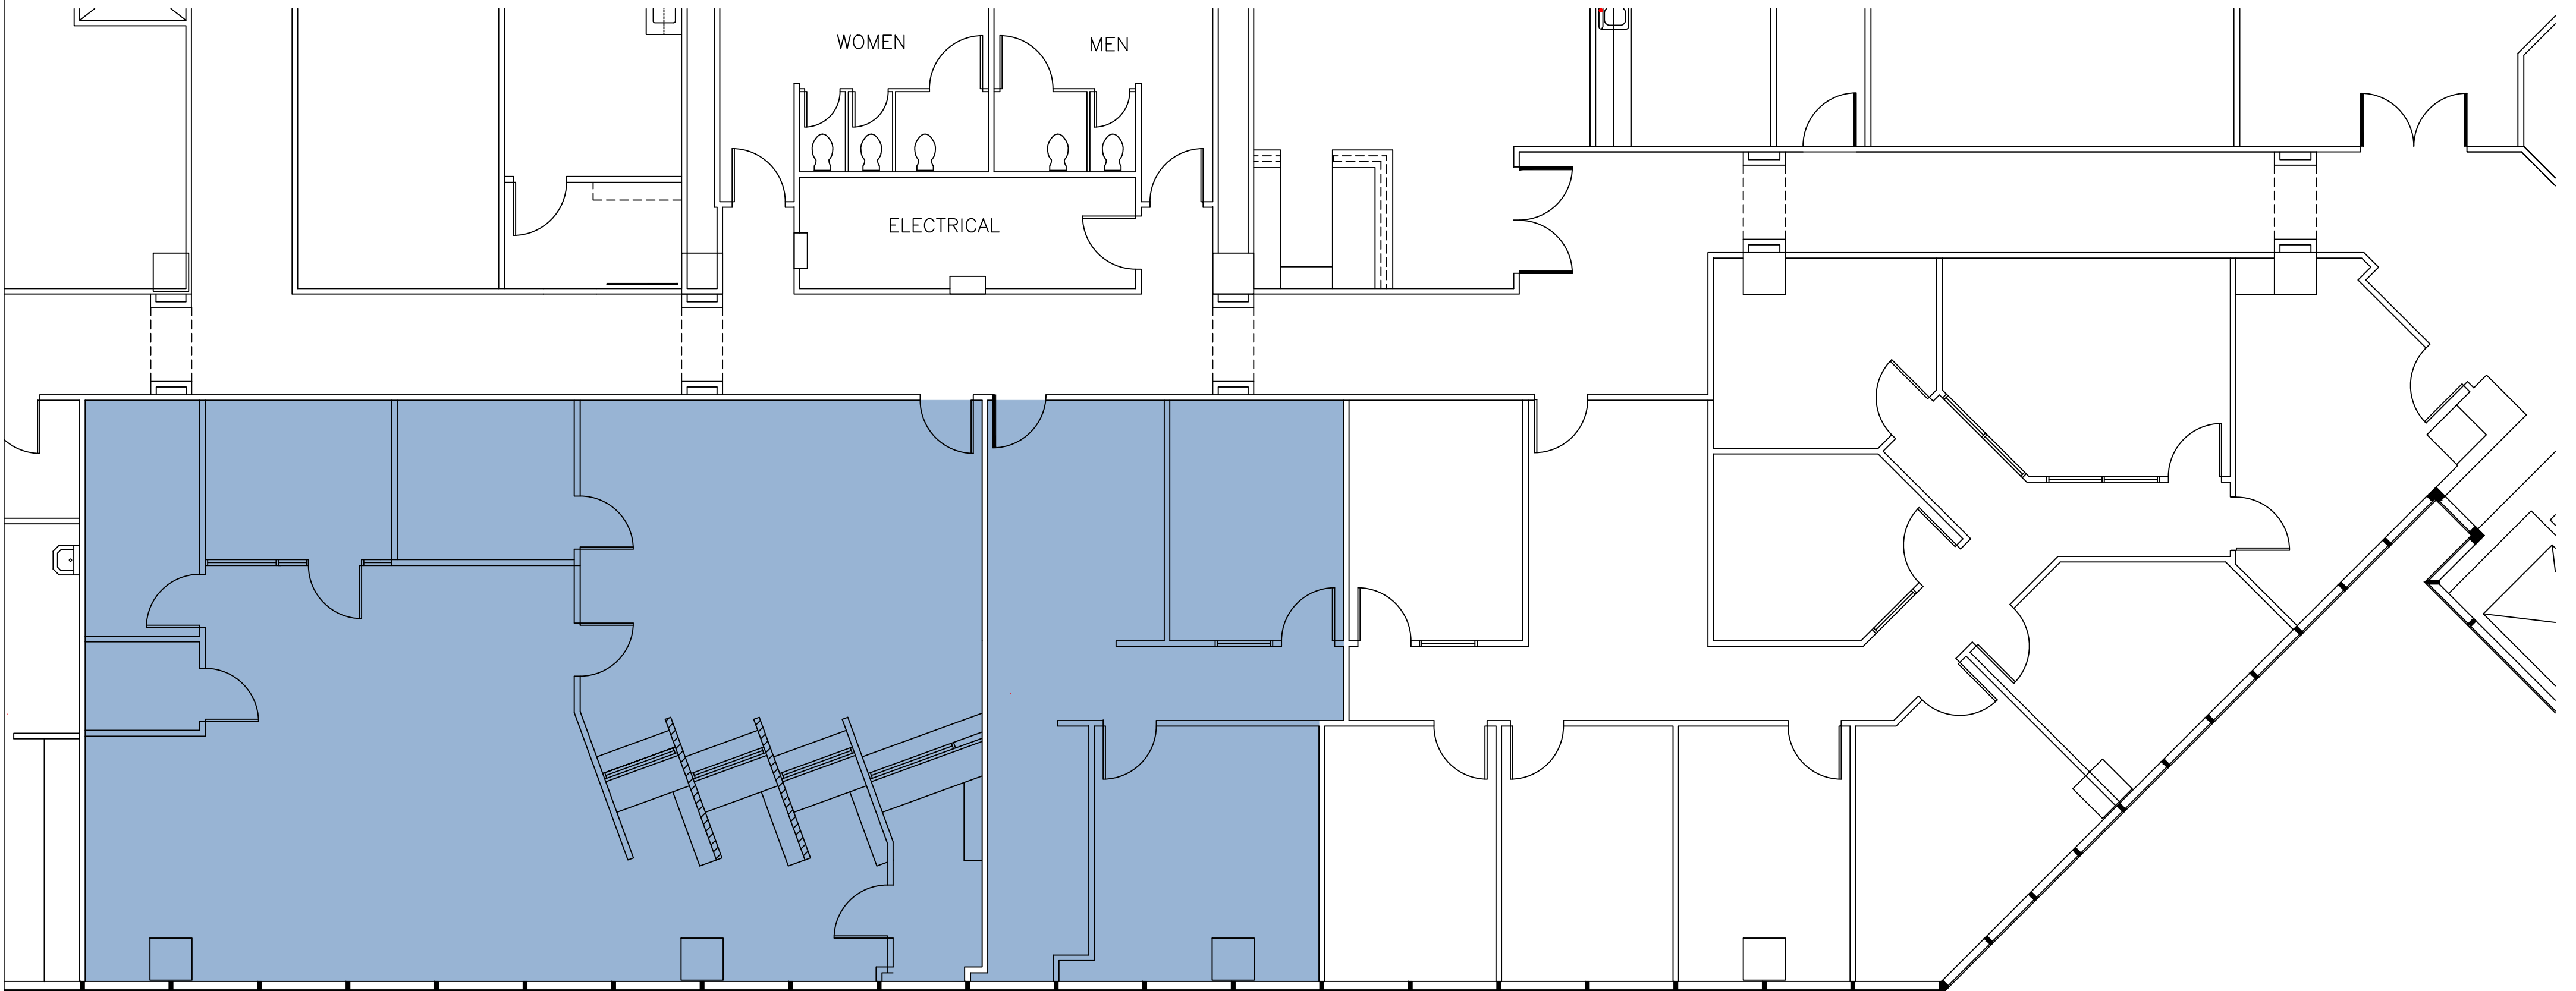

LEVEL 1 : OPT. A
 SUITE 106 IS A CONTIGUOUS SUITE THAT EQUALS 2,753 SF

SUITE 106
2,753 SF

AVAILABILITY
 AS OF 05.10.2020

DATE: 07.21.2020	COMPANY: S.E. COVINGTON & CO.
SCALE: N.T.S	REVISIONS: 00
BROKER: S. Covington	
Paper Size: To Print To Scale 18" x 24"	

1001 WEST LOOP SOUTH
 LEVEL 1-SUITE 106
 OPTION A

Scott E. Covington
 President

4669 SW FWY 800 | Houston, TX | 77027 | PH. 713.974.7600

secovington.com